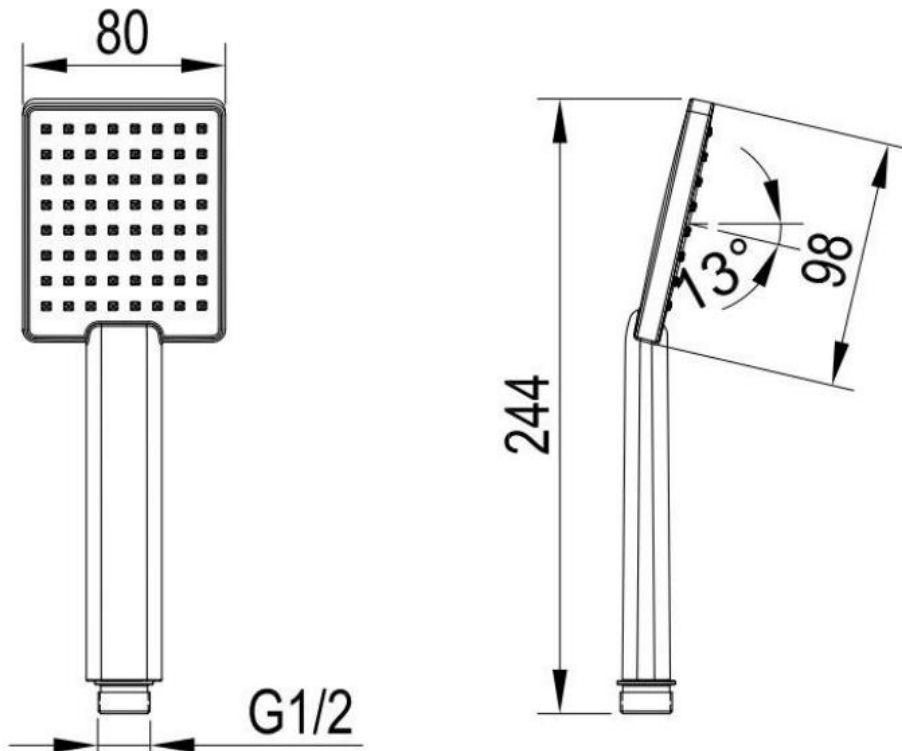

Brand : CAE, China
Name : SHOWERS 1 jet hand shower
Item Code : 53.98401
Color / Finish: Chrome Plated
Dimensions :

Product info:
• Hand shower

Flushing of pipe must be done before fittings are installed. Failure to do so voids the warranty.
Follow cleaning instructions and avoid using any harmful chemicals.
All information is for reference only. Installation shall always be based on the specs provided with actual delivered items.
For more info, visit www.sanitecph.com